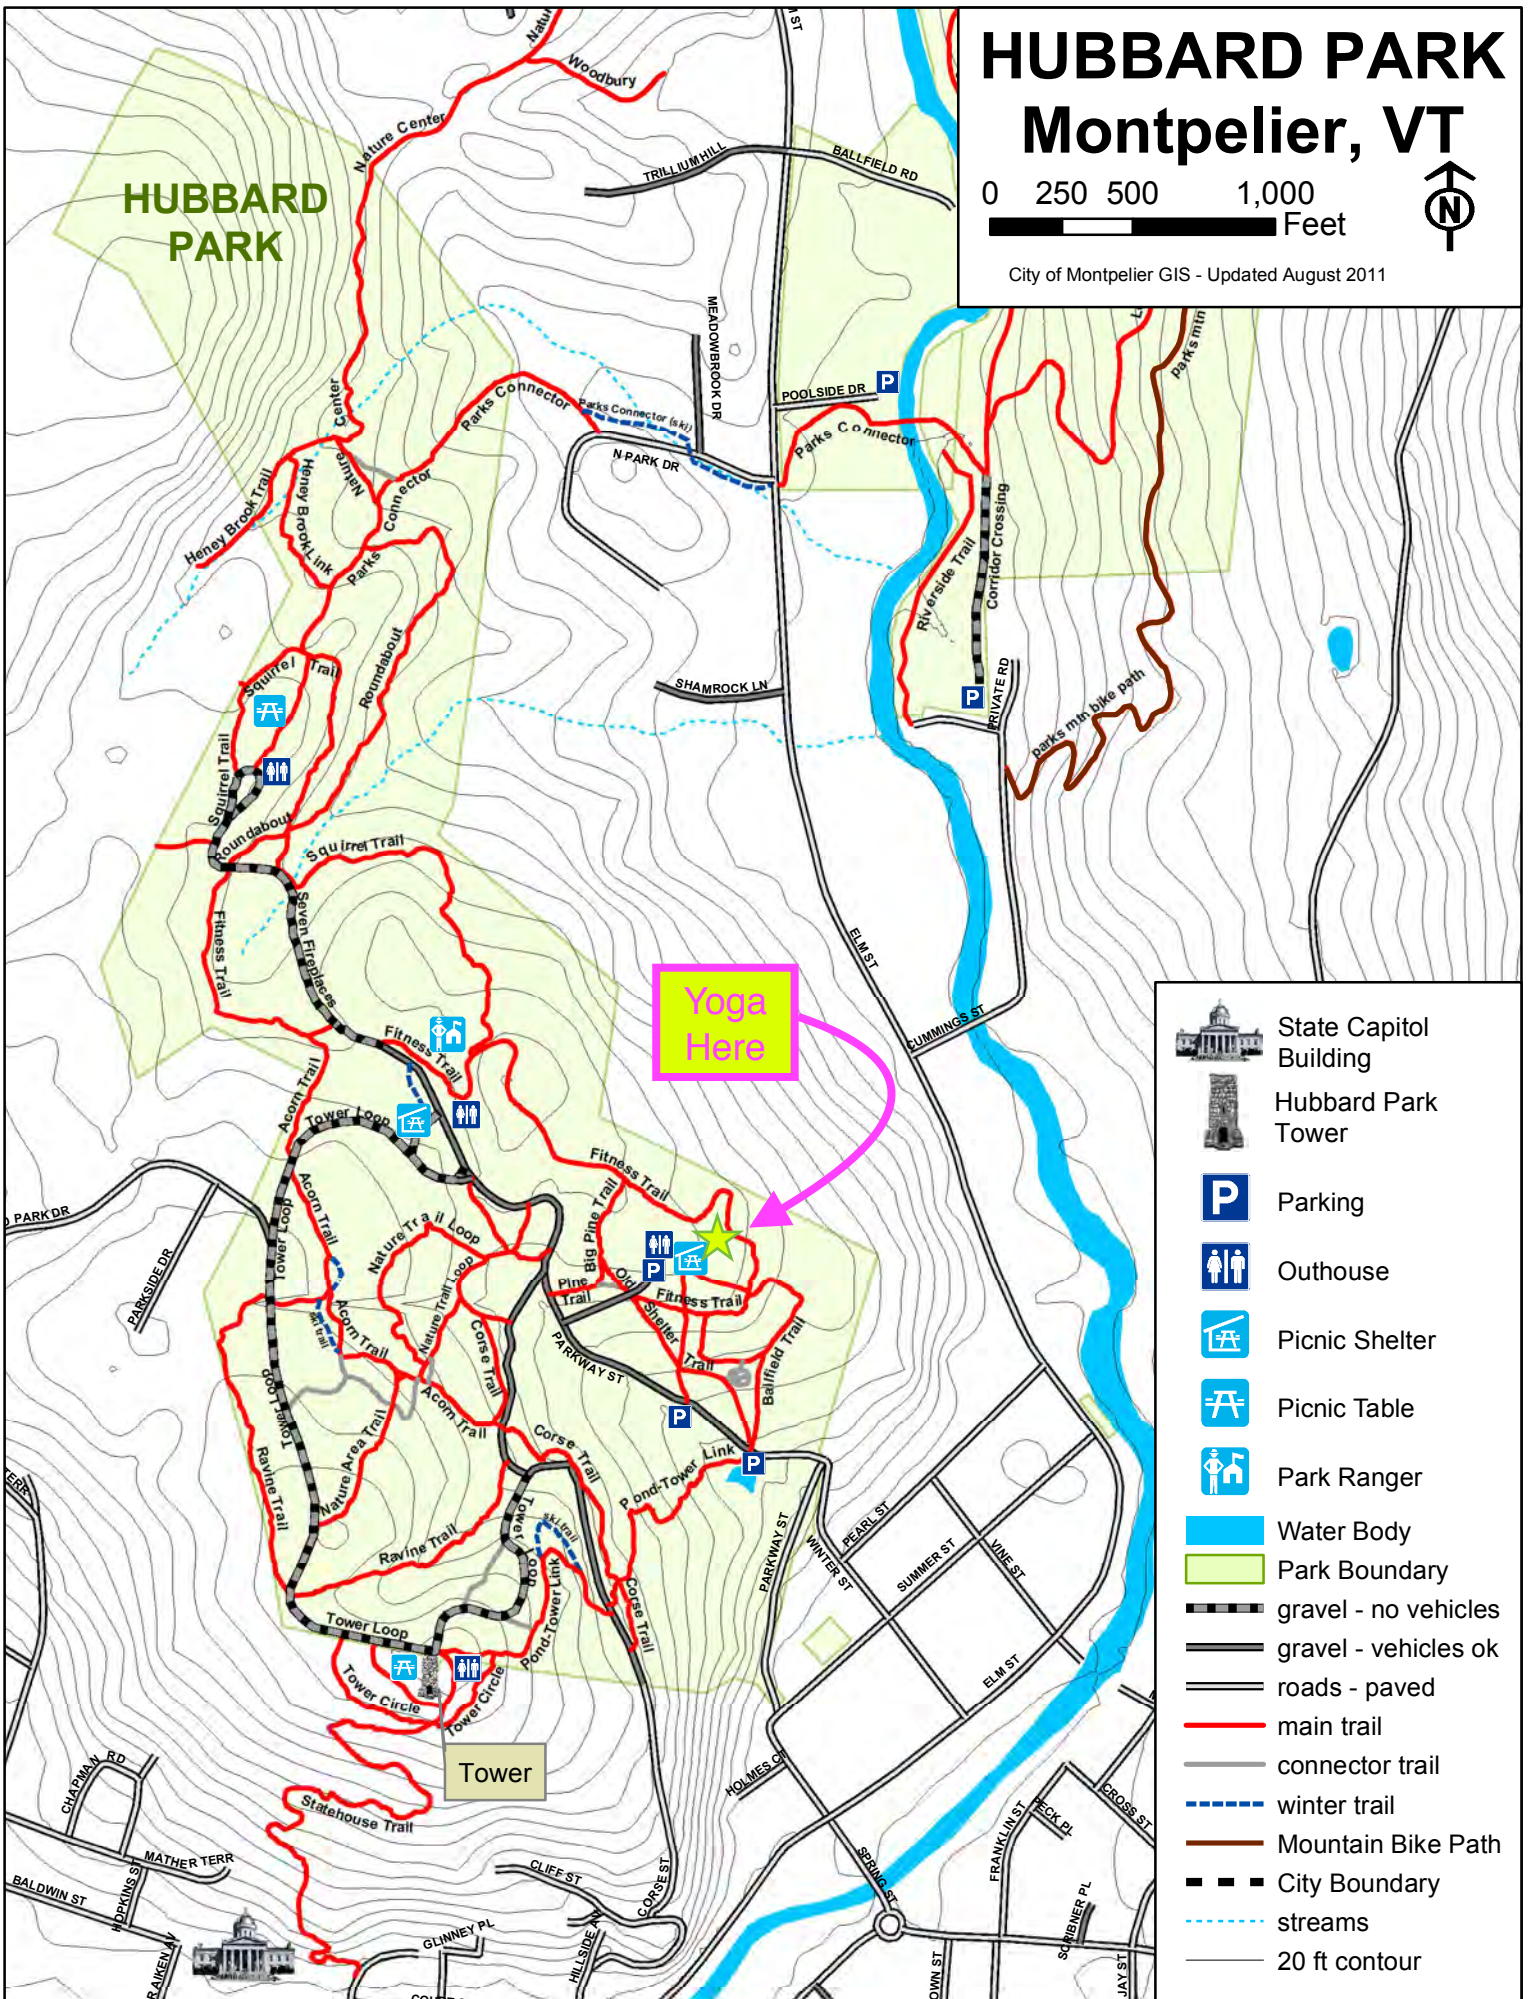

# HUBBARD PARK Montpelier, VT

0 250 500 1,000  
Feet

City of Montpelier GIS - Updated August 2011

**HUBBARD PARK**

Yoga  
Here

- State Capitol Building
- Hubbard Park Tower
- Parking
- Outhouse
- Picnic Shelter
- Picnic Table
- Park Ranger
- Water Body
- Park Boundary
- gravel - no vehicles
- gravel - vehicles ok
- roads - paved
- main trail
- connector trail
- winter trail
- Mountain Bike Path
- City Boundary
- streams
- 20 ft contour